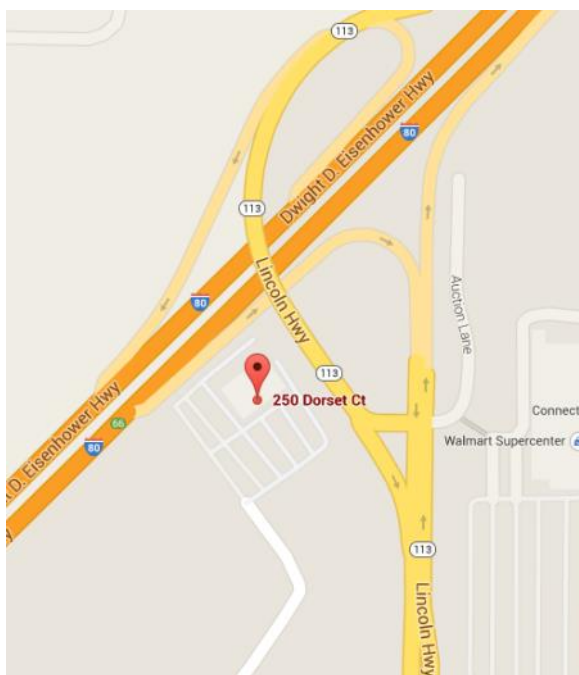

**Monday, October 13th**

**Time:**

6:00pm Schmooz, 6:30pm Dinner,  
7:00pm Program

**Program:**

- 2014 Sweepstakes Bryon N6NUL

**Location:**

Cattlemens; 250 Dorset Ct, Dixon, CA 95620  
(707) 678-5518

**President's Report**